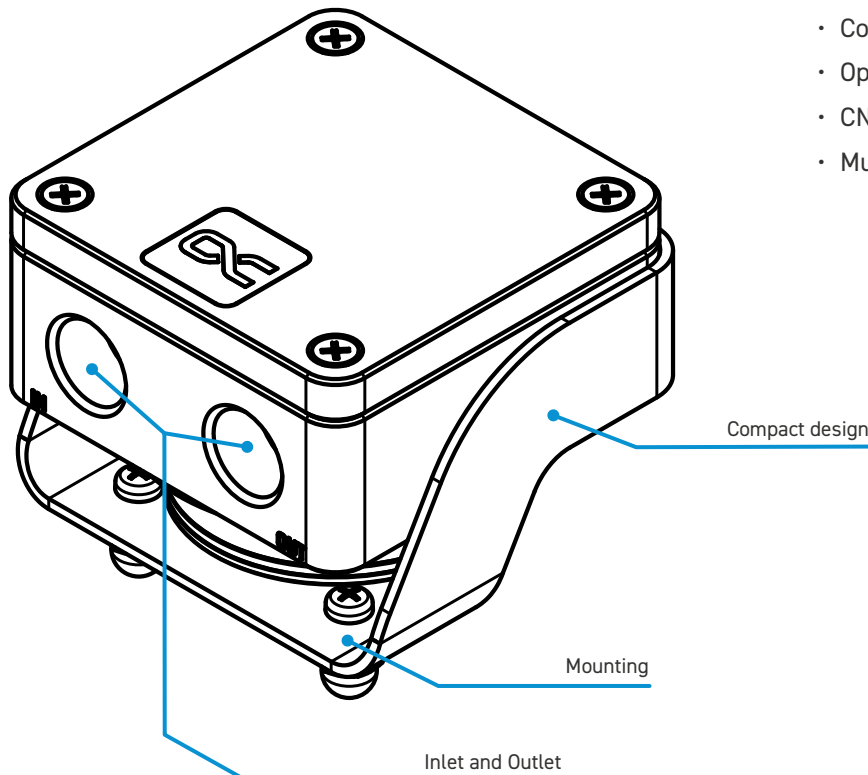

## CORE DDCZERO PUMPTOP

The Alphacool Core DDCzero Pumptop not only look elegant, but also offers a lot of flexibility. The pump top houses the new DDCzero pump. Due to its small form factor this pump top will fit in almost any case.

### Features:

- Compact design, SFF optimized
- Operating vertically and horizontally
- CNC machined
- Multiple mounting options (Push Mounting Kit)

Case study. Product shown may differ from the final product.